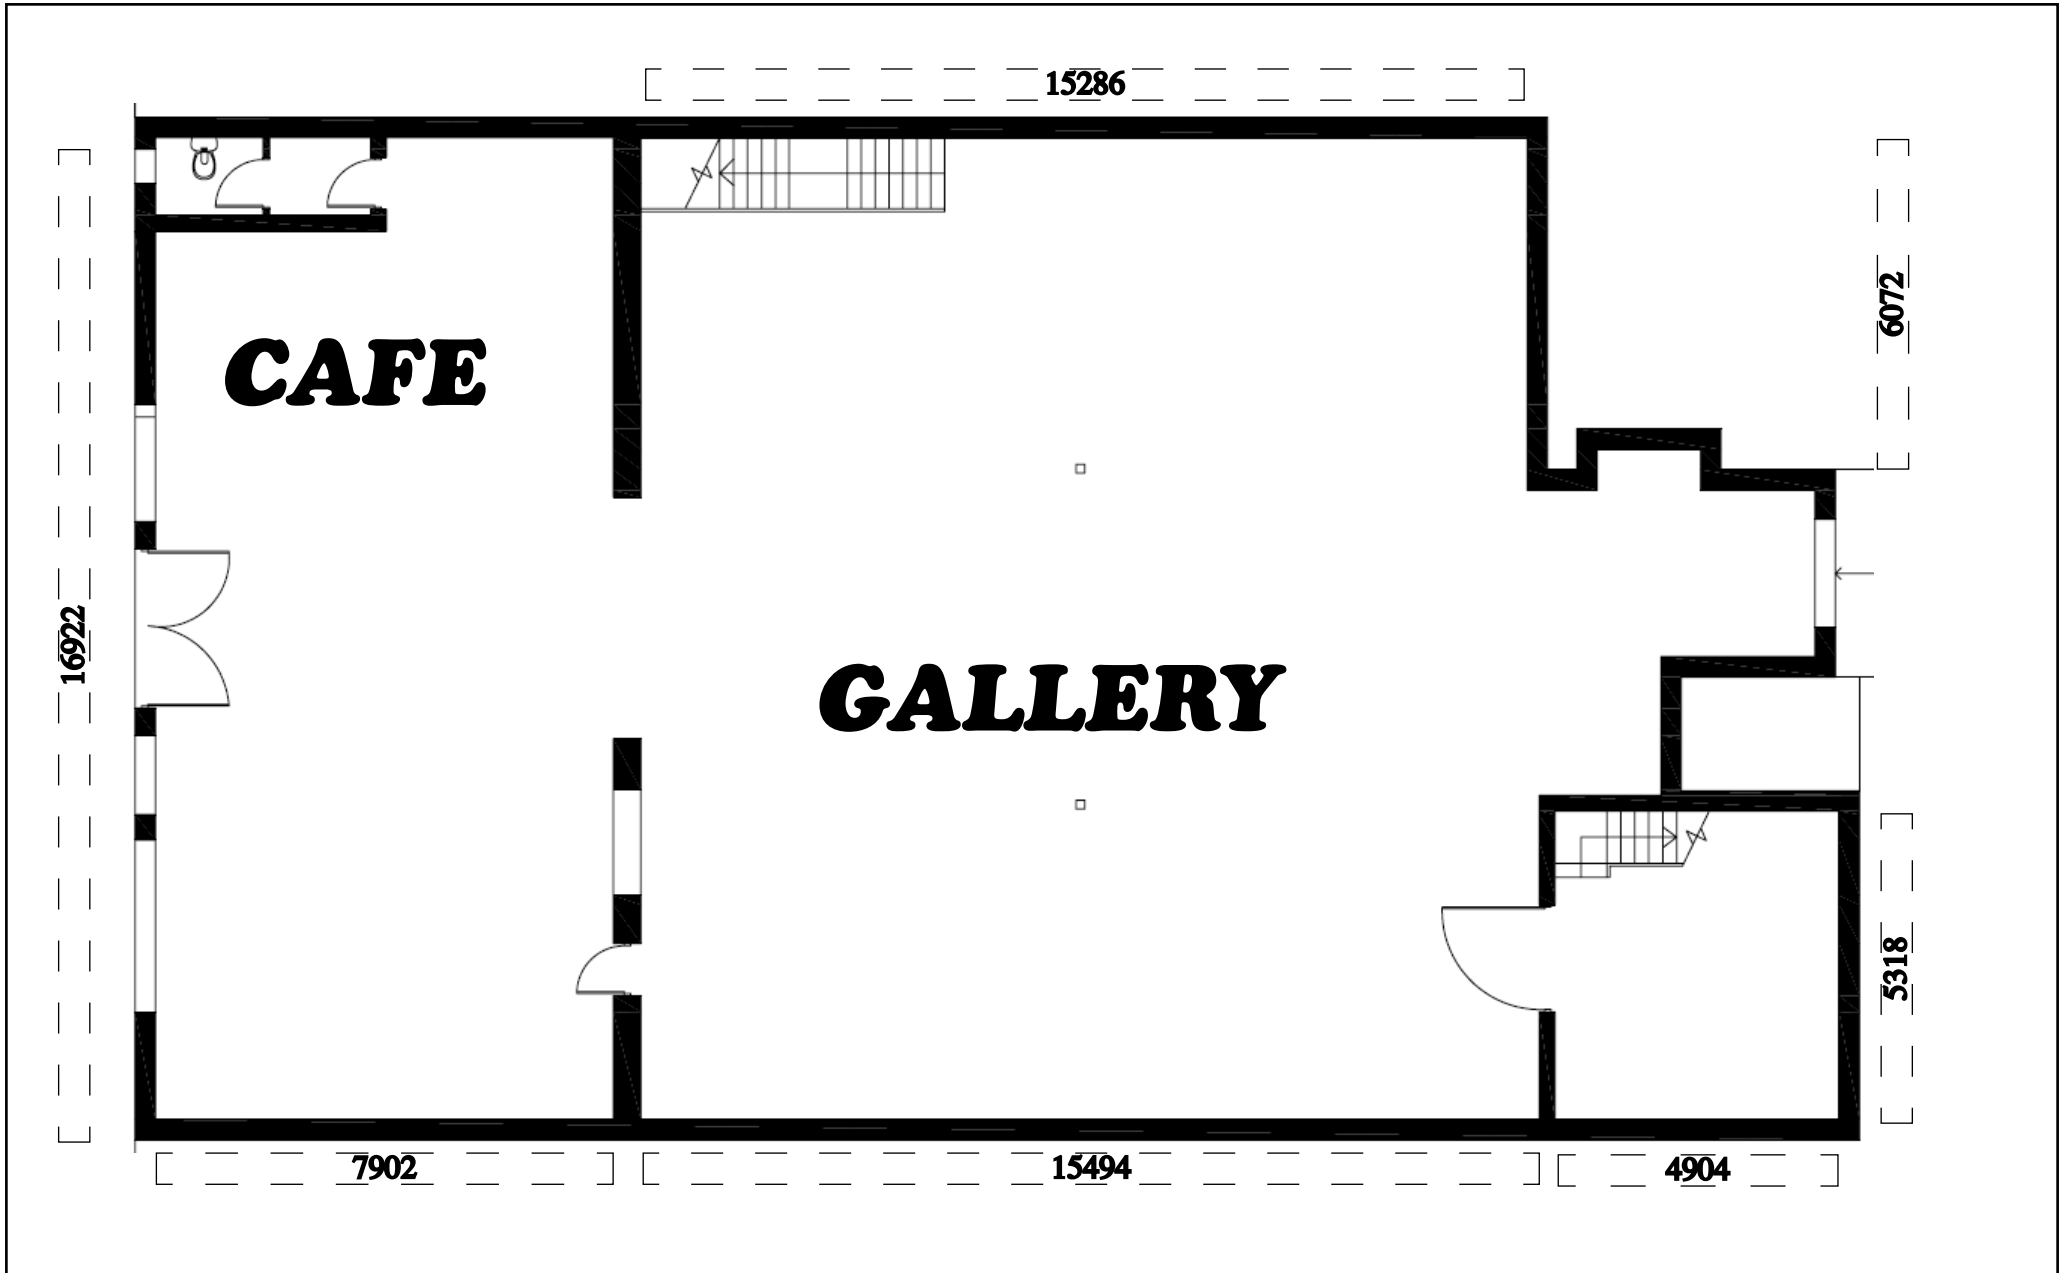

FLOOR

1000 £ BEND | 361 LT LONSDALE STREET MELBOURNE

Tiani Chillemi Decode Pty Ltd