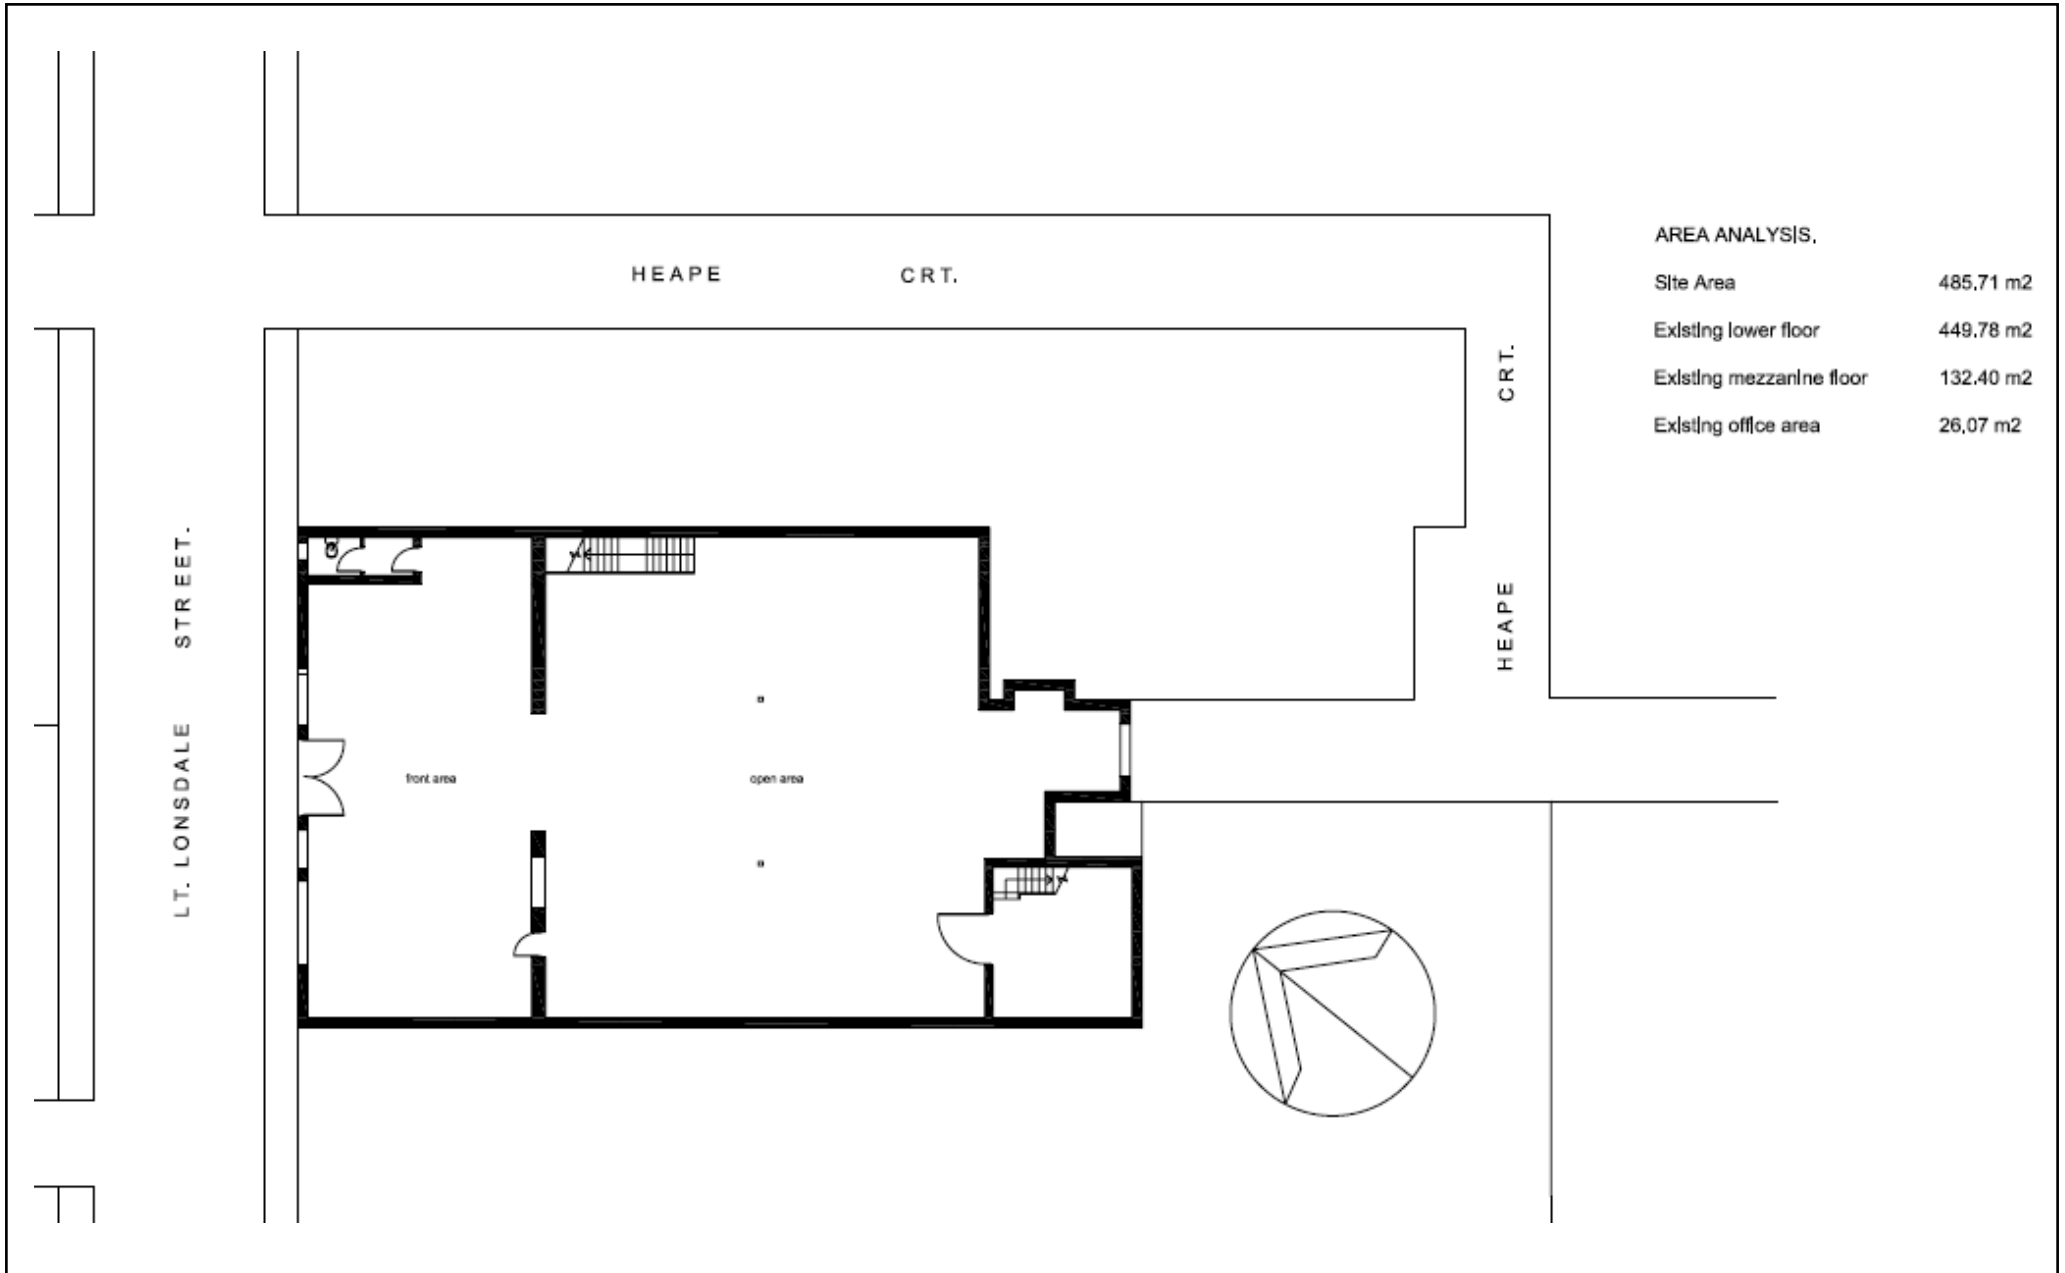

BUILDING

1000 £ BEND | 361 LT LONSDALE STREET MELBOURNE

Tiani Chillemi | Decode Pty Ltd